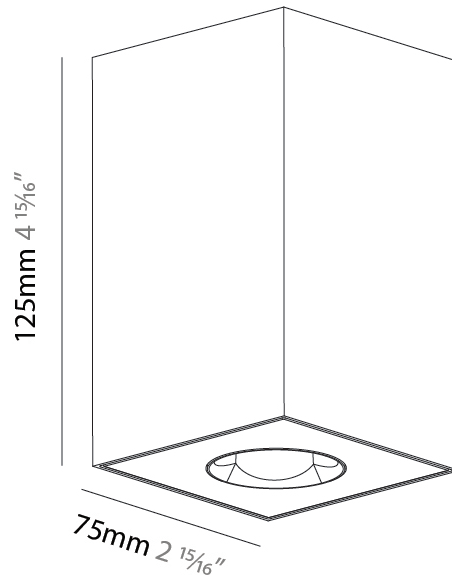

1. To build a product code in our configurator select the specify button on the base model # product page
2. To build a manual product code on this datasheet choose from the options listed below in blue font and add the suffix to the base model #

GENERAL

Series: Oiko Pro Square
Brand: Prolicht
Division: Architectural
Mounting Type: Surface
Mounting Location: Ceiling
Subcategory: Downlight

PHYSICAL

Shape: Square
Length (mm): 75
Length (in): 2 ¹⁵/₁₆
Width (mm): 75
Width (in): 2 ¹⁵/₁₆
Height (mm): 125
Height (in): 4 ¹⁵/₁₆
Light Distribution: Direct
Weight (kg): 0.688
Fixture Finish: SSR / BKV / CWI / CRY / HAB / UFT / ITA / RUA / FTG / MYG / LOD / PUS / FRO / FUP / KIA / POP / BLS / SPG / MEY / GOH / GUM / CHC / COM / ABZ / JAG / OBR / MOS / ROR
Fixture Material: Metal

ELECTRICAL

Lamp Type: LED (Zhaga Standard)
Input Wattage (W): 12..9
Dimming: Tri-Mode (Non-Dimming and Phase Dimming (120Vac only) and 0-10V Dimming)
Driver Included: No
Driver Location: Remote
Driver Type: Constant Current - Universal
Driver Class: Class 2
Input Voltage (V): 120 - 277
Constant Current (MA): 350

LED

Color Temperature (°K): 2700 / 3000 / 3500 / 4000
Max. Delivered Lumen (lm): 1218 / 1214 / 1272 / 1283
Nominal Lumen (lm): 1473 / 1468 / 1538 / 1552
CRI: >90 CRI
Lamp Life (hrs): 50000

OPTICAL

Beam Angle: 34
Adjustability: Fixed

RATINGS AND CERTIFICATIONS

Certified By: Certified for North American Standards
IP rating: IP20