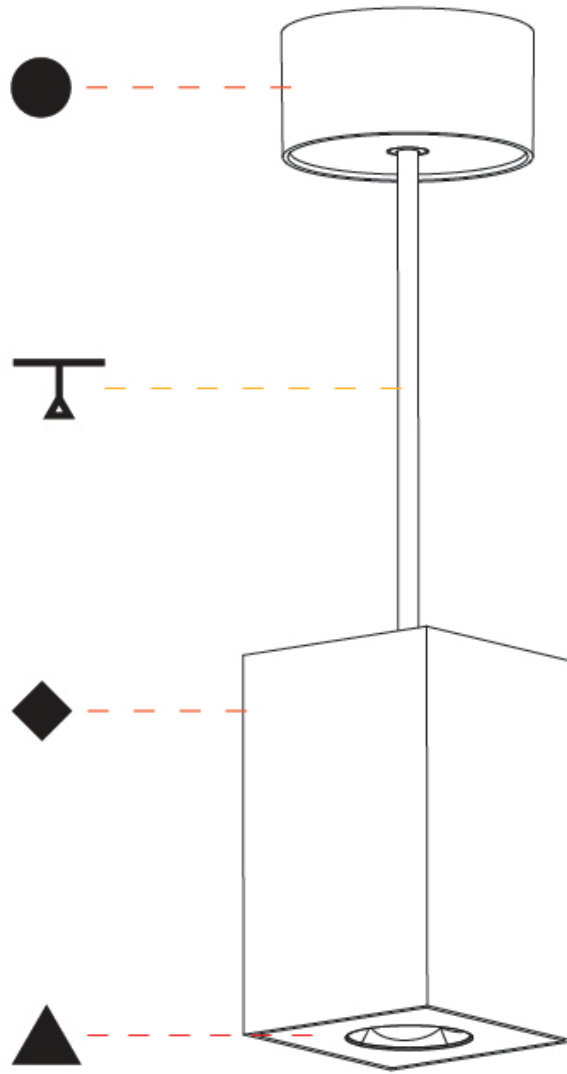

OIKO PRO SQUARE SUSPENSION

A300397-

PROJECT _____

TYPE _____

SPECIFIER _____

QUANTITY _____

DATE _____

A